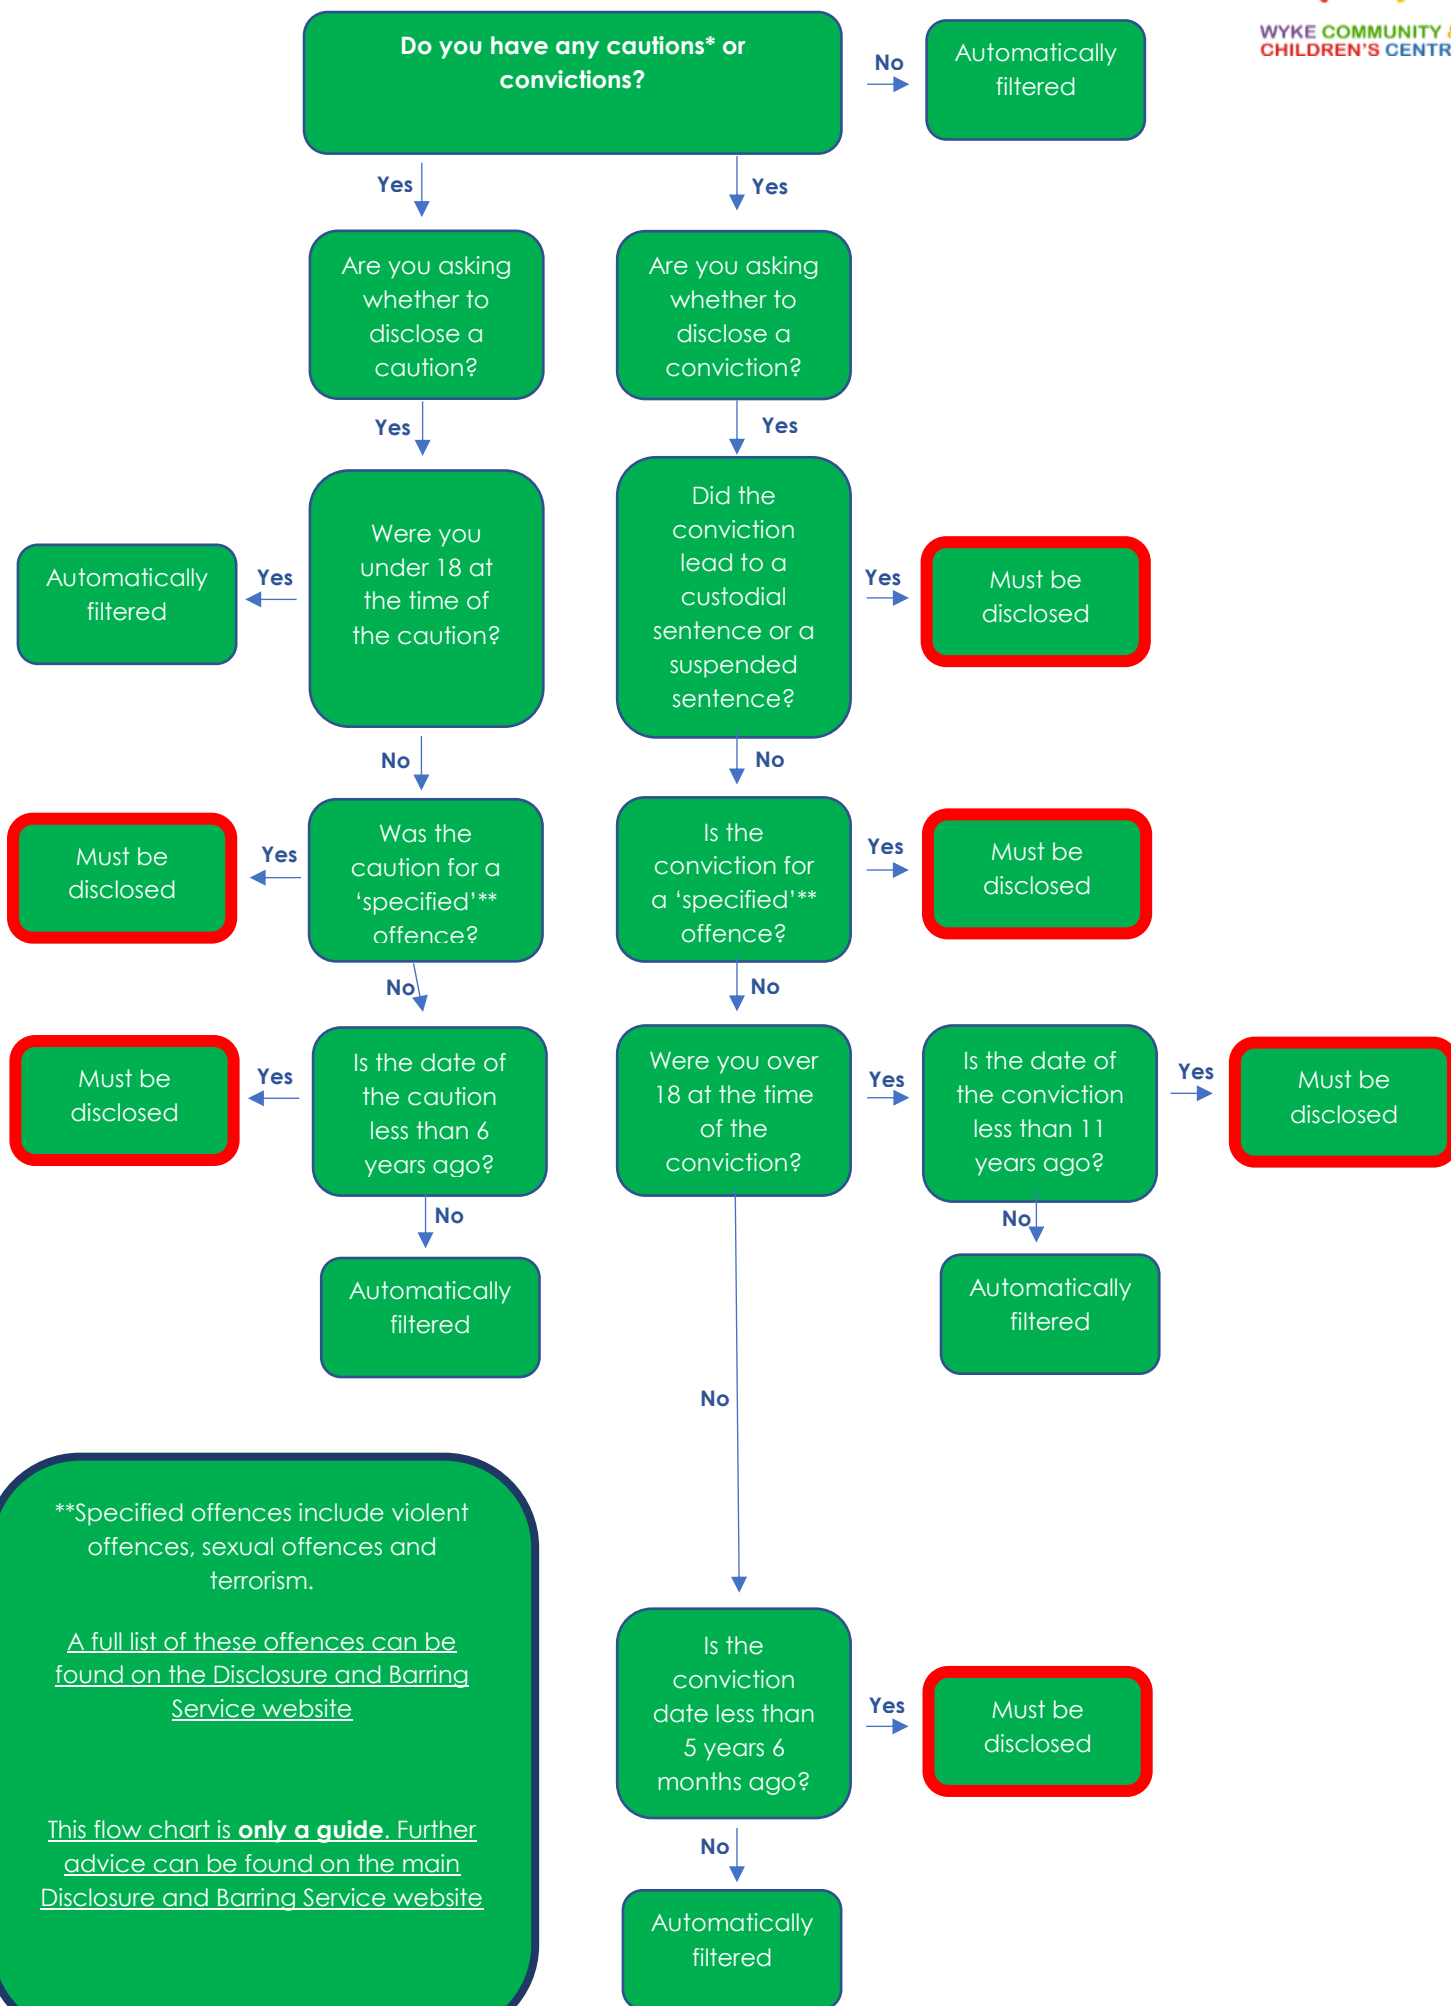

DBS Filtering Rules Flowchart – What should be disclosed?

WYKE COMMUNITY & CHILDREN'S CENTRE

**Specified offences include violent offences, sexual offences and terrorism.

[A full list of these offences can be found on the Disclosure and Barring Service website](#)

This flow chart is **only a guide**. Further advice can be found on the main Disclosure and Barring Service website